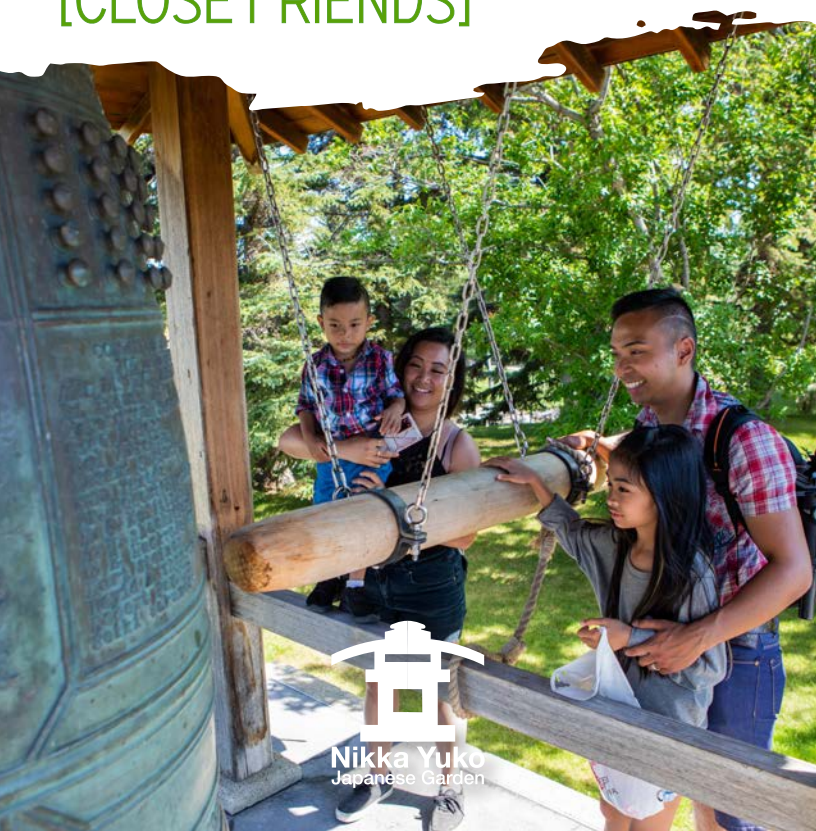

Great for  
Field Trips!

# EXPERIENCE NAKAMA [CLOSE FRIENDS]

Nikka Yuko  
Japanese Garden

# EXPERIENCE NAKAMA

Learn more about the history of Nikka Yuko Japanese Garden and Japanese culture with our Nakama [Close Friends] Package. Bring your closest friends and family and enjoy a day in the garden immersed in Japanese culture.

Take a guided tour of the garden, learning about the design techniques and philosophies used in its creation, then enjoy a fun cultural activity or craft to complete your experience!